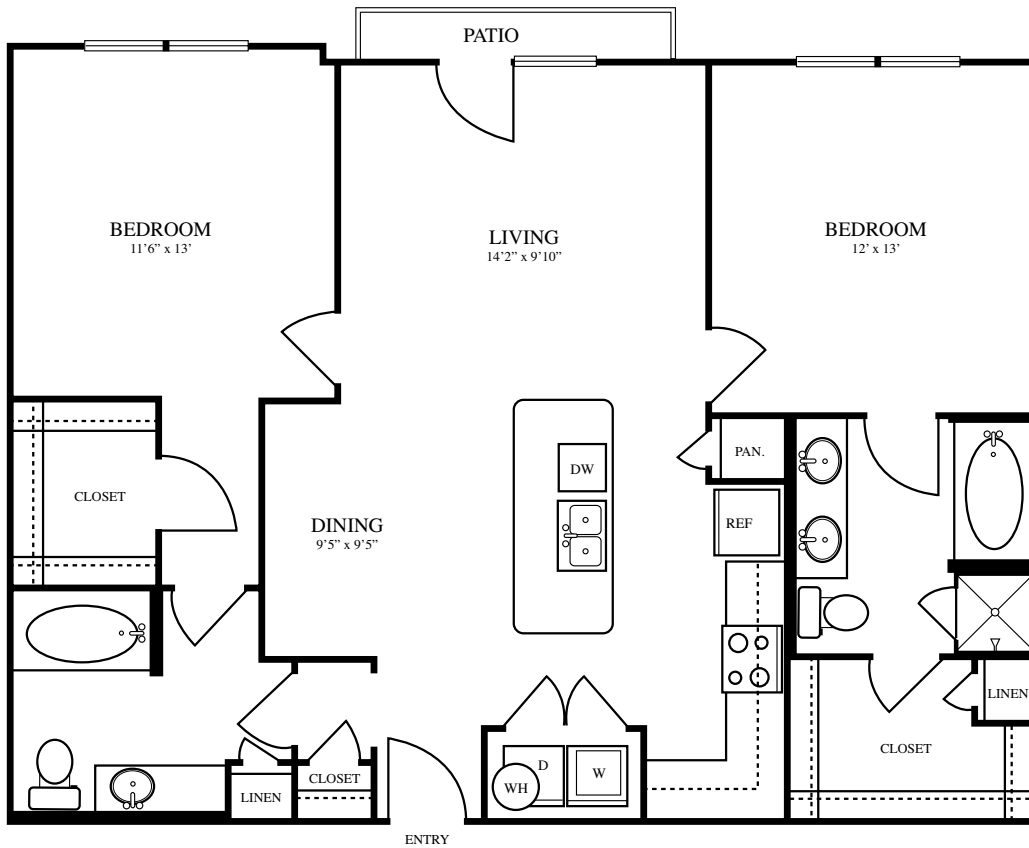

VILLAS di LUCCA

Upscale Apartment Living

B2

Two Bedroom Two Bath

1,138 square feet

**All dimensions and square footages are approximate*

***Not all features are available in every apartment*